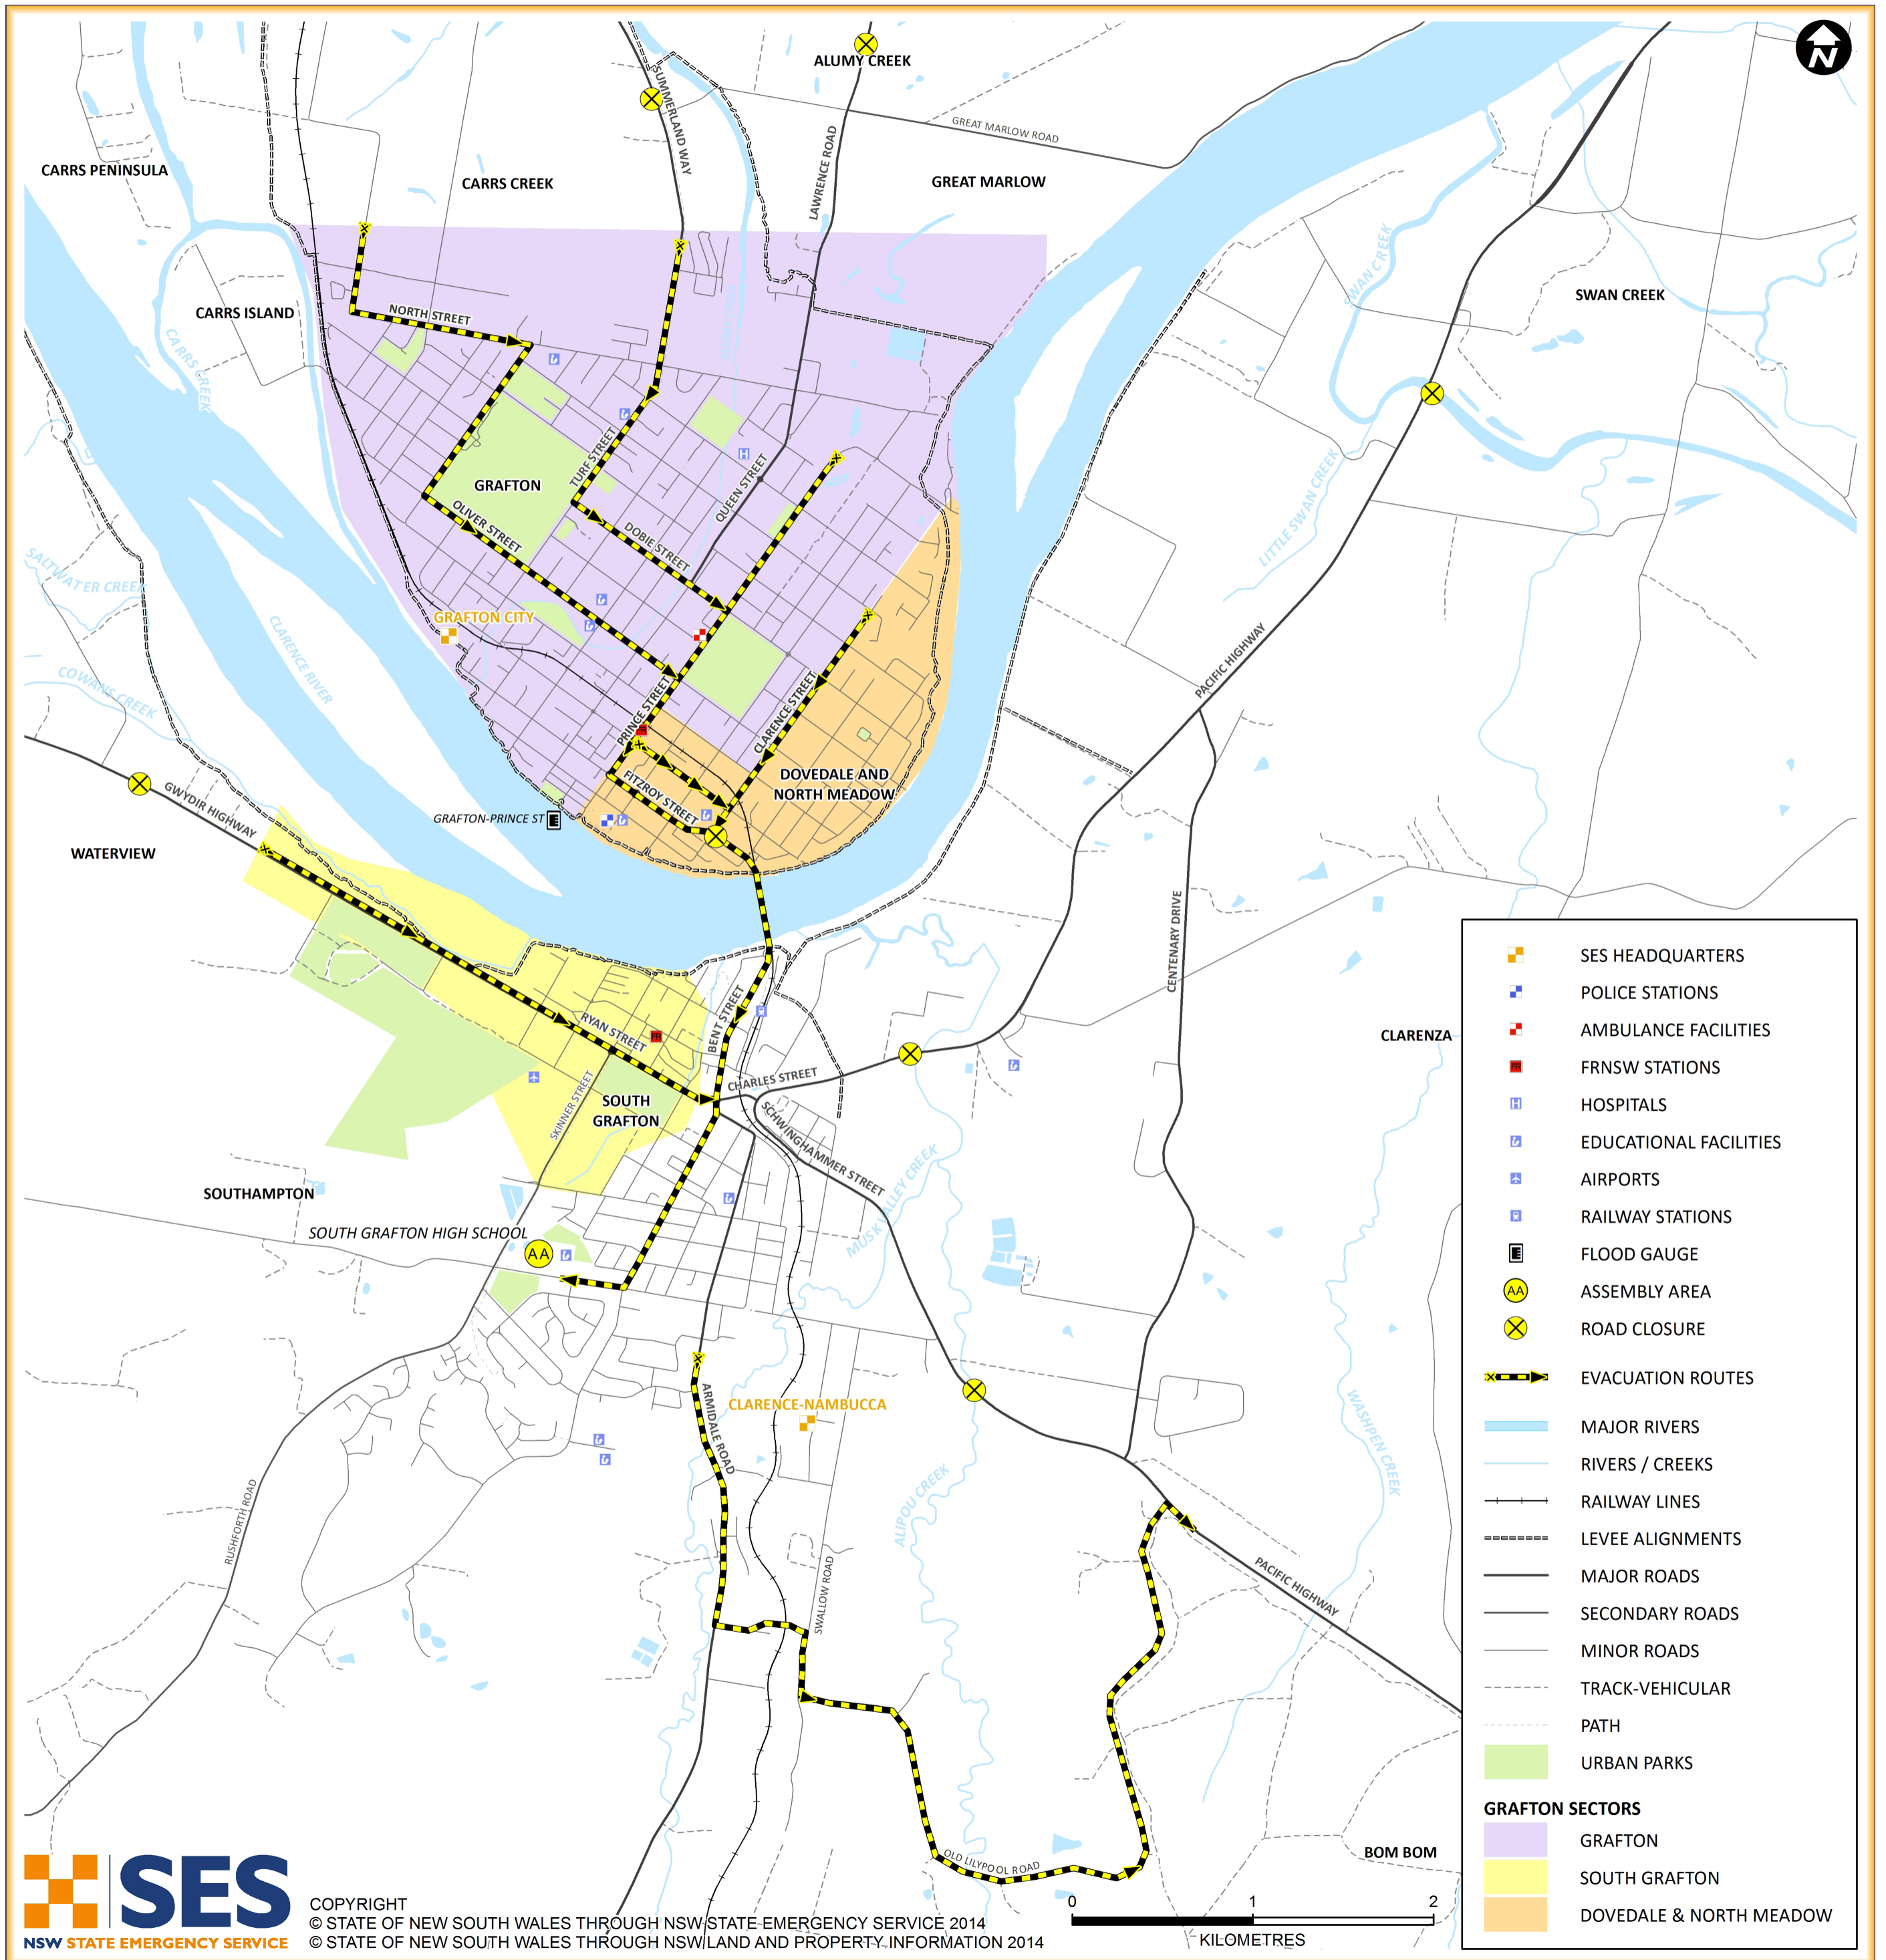

Evacuation Routes and Assembly Area for Grafton and South Grafton

COPYRIGHT
 © STATE OF NEW SOUTH WALES THROUGH NSW STATE EMERGENCY SERVICE 2014
 © STATE OF NEW SOUTH WALES THROUGH NSW LAND AND PROPERTY INFORMATION 2014

- SES HEADQUARTERS
 - POLICE STATIONS
 - AMBULANCE FACILITIES
 - FRNSW STATIONS
 - HOSPITALS
 - EDUCATIONAL FACILITIES
 - AIRPORTS
 - RAILWAY STATIONS
 - FLOOD GAUGE
 - ASSEMBLY AREA
 - ROAD CLOSURE
 - EVACUATION ROUTES
 - MAJOR RIVERS
 - RIVERS / CREEKS
 - RAILWAY LINES
 - LEVEE ALIGNMENTS
 - MAJOR ROADS
 - SECONDARY ROADS
 - MINOR ROADS
 - TRACK-VEHICULAR
 - PATH
 - URBAN PARKS
- GRAFTON SECTORS**
- GRAFTON
 - SOUTH GRAFTON
 - DOVEDALE & NORTH MEADOW